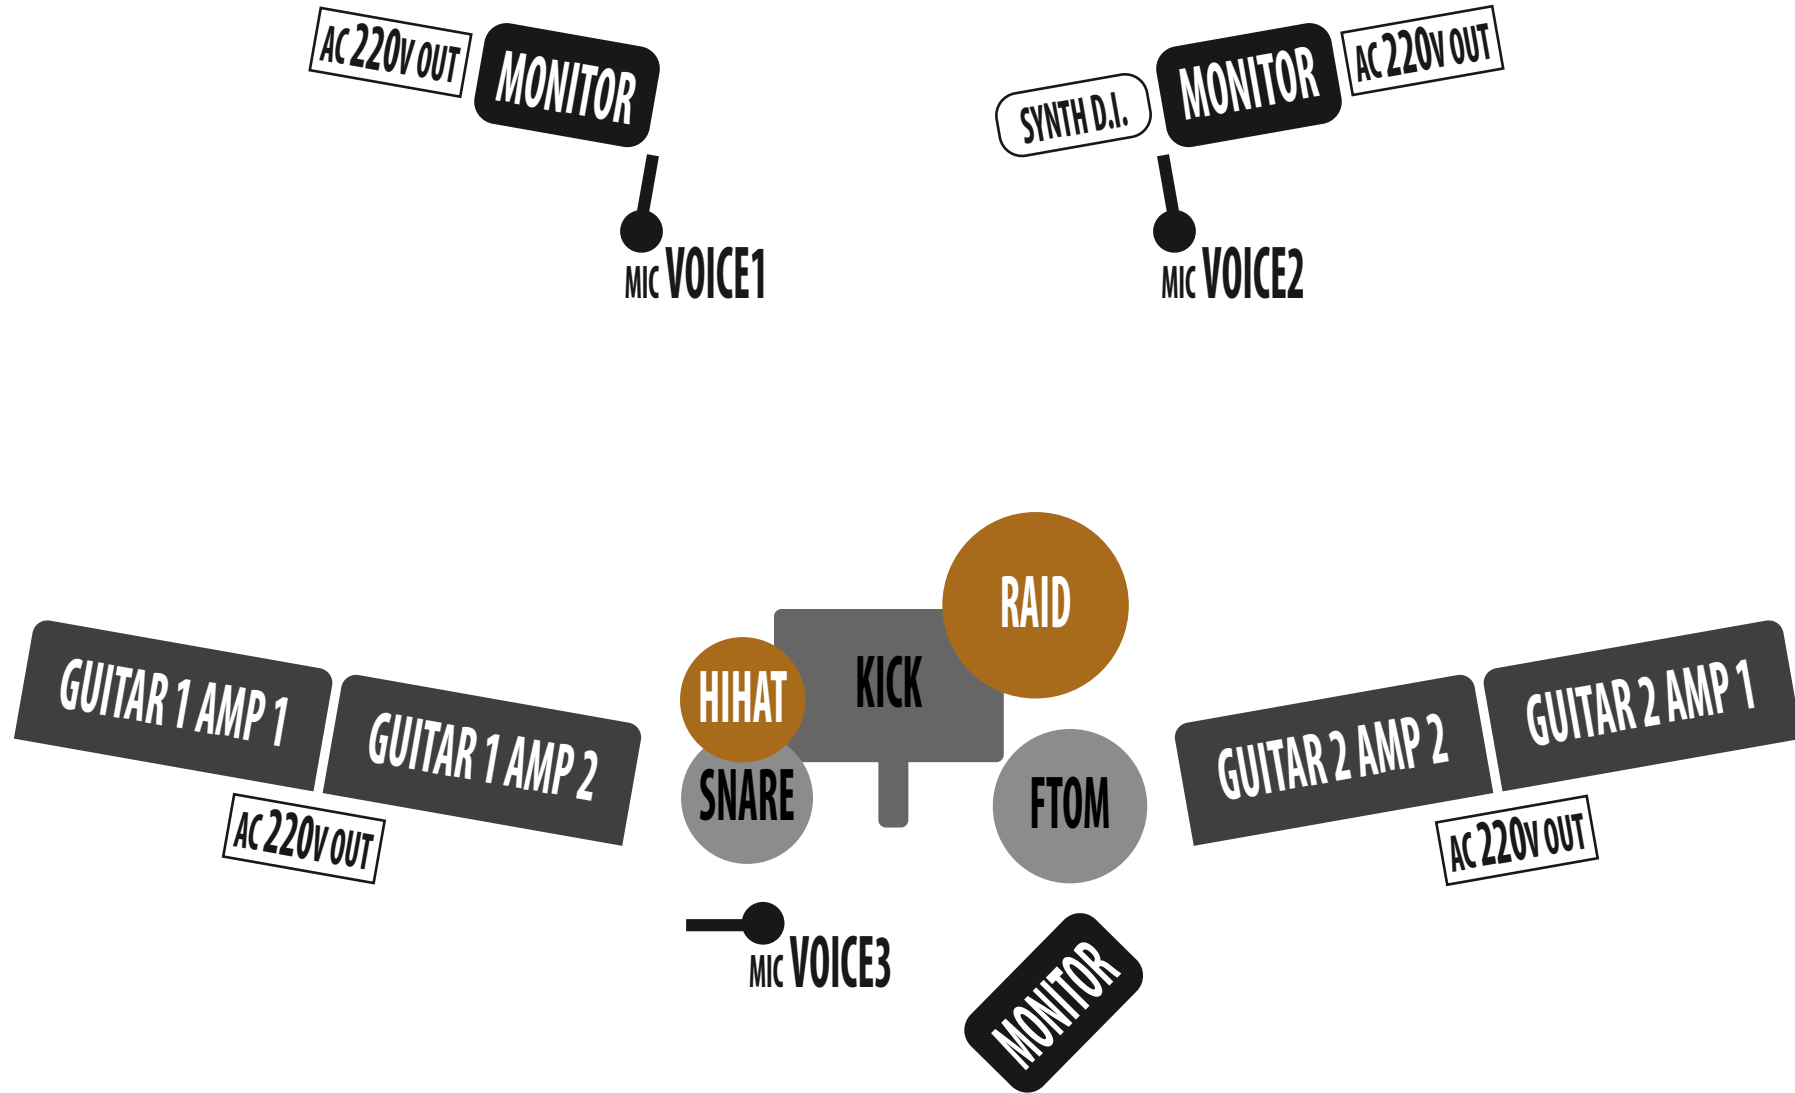

# REDWORMSFARM STAGE SET UP

## EQUIPMENT :

mics : 1 Kick; 1 Snare; 1 Floor tom; 1 Hi-hat; 1 or 2 Overhead; 1 or 2 Guitar1; 1 or 2 Guitar2; 3 Voice;  
other: 1 or 2 DI

For any info please contact : Pierre ++393277914679